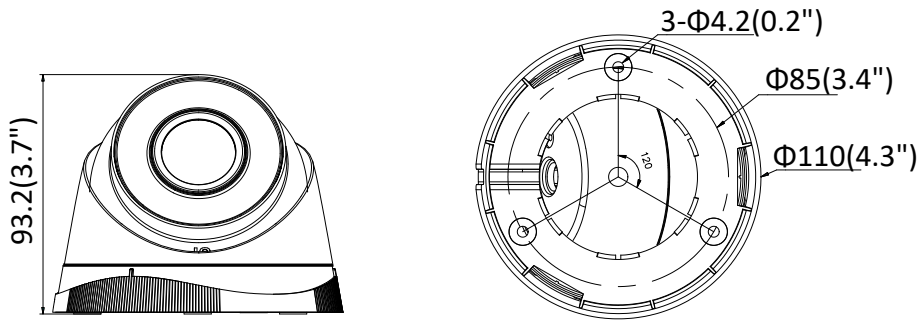

Dimension

Accessory

Distributed by

HIKVISION®
HiWatch Series

Headquarters

No.555 Qianmo Road, Binjiang District,
Hangzhou 310051, China
T +86-571-8807-5998
overseasbusiness@hikvision.com

Hikvision USA
T +1-909-895-0400
sales.usa@hikvision.com

Hikvision Italy
T +39-0438-6902
info.it@hikvision.com

Hikvision Singapore
T +65-6684-4718
sg@hikvision.com

Hikvision Africa
T +27 (10) 0351172
sale.africa@hikvision.com

Hikvision Europe
T +31-23-55-42-770
info.eu@hikvision.com

Hikvision France
T +33(0)1-85-330-450
info.fr@hikvision.com

Hikvision Oceania
T +61-2-8599-4233
salesau@hikvision.com

Hikvision Hong Kong
T +852-2151-1761

Hikvision Middle East
T +971-4-8816086
salesme@hikvision.com

Hikvision Spain
T +34-91-737-16-55
info.es@hikvision.com

Hikvision Canada
T +1-909-895-0400
sales.usa@hikvision.com

Hikvision Russia
T +7-495-669-67-99
saleru@hikvision.com

Hikvision Poland
T +48-22-460-01-50
poland@hikvision.com

Hikvision Korea
T +82-31-731-8841
sales.korea@hikvision.com

Hikvision India
T +91-22-28469900
sales@pramahikvision.com

Hikvision UK
T +01628-902140
support.uk@hikvision.com

Hikvision Brazil
T +55 11 3318-0050
Latam.support@hikvision.com